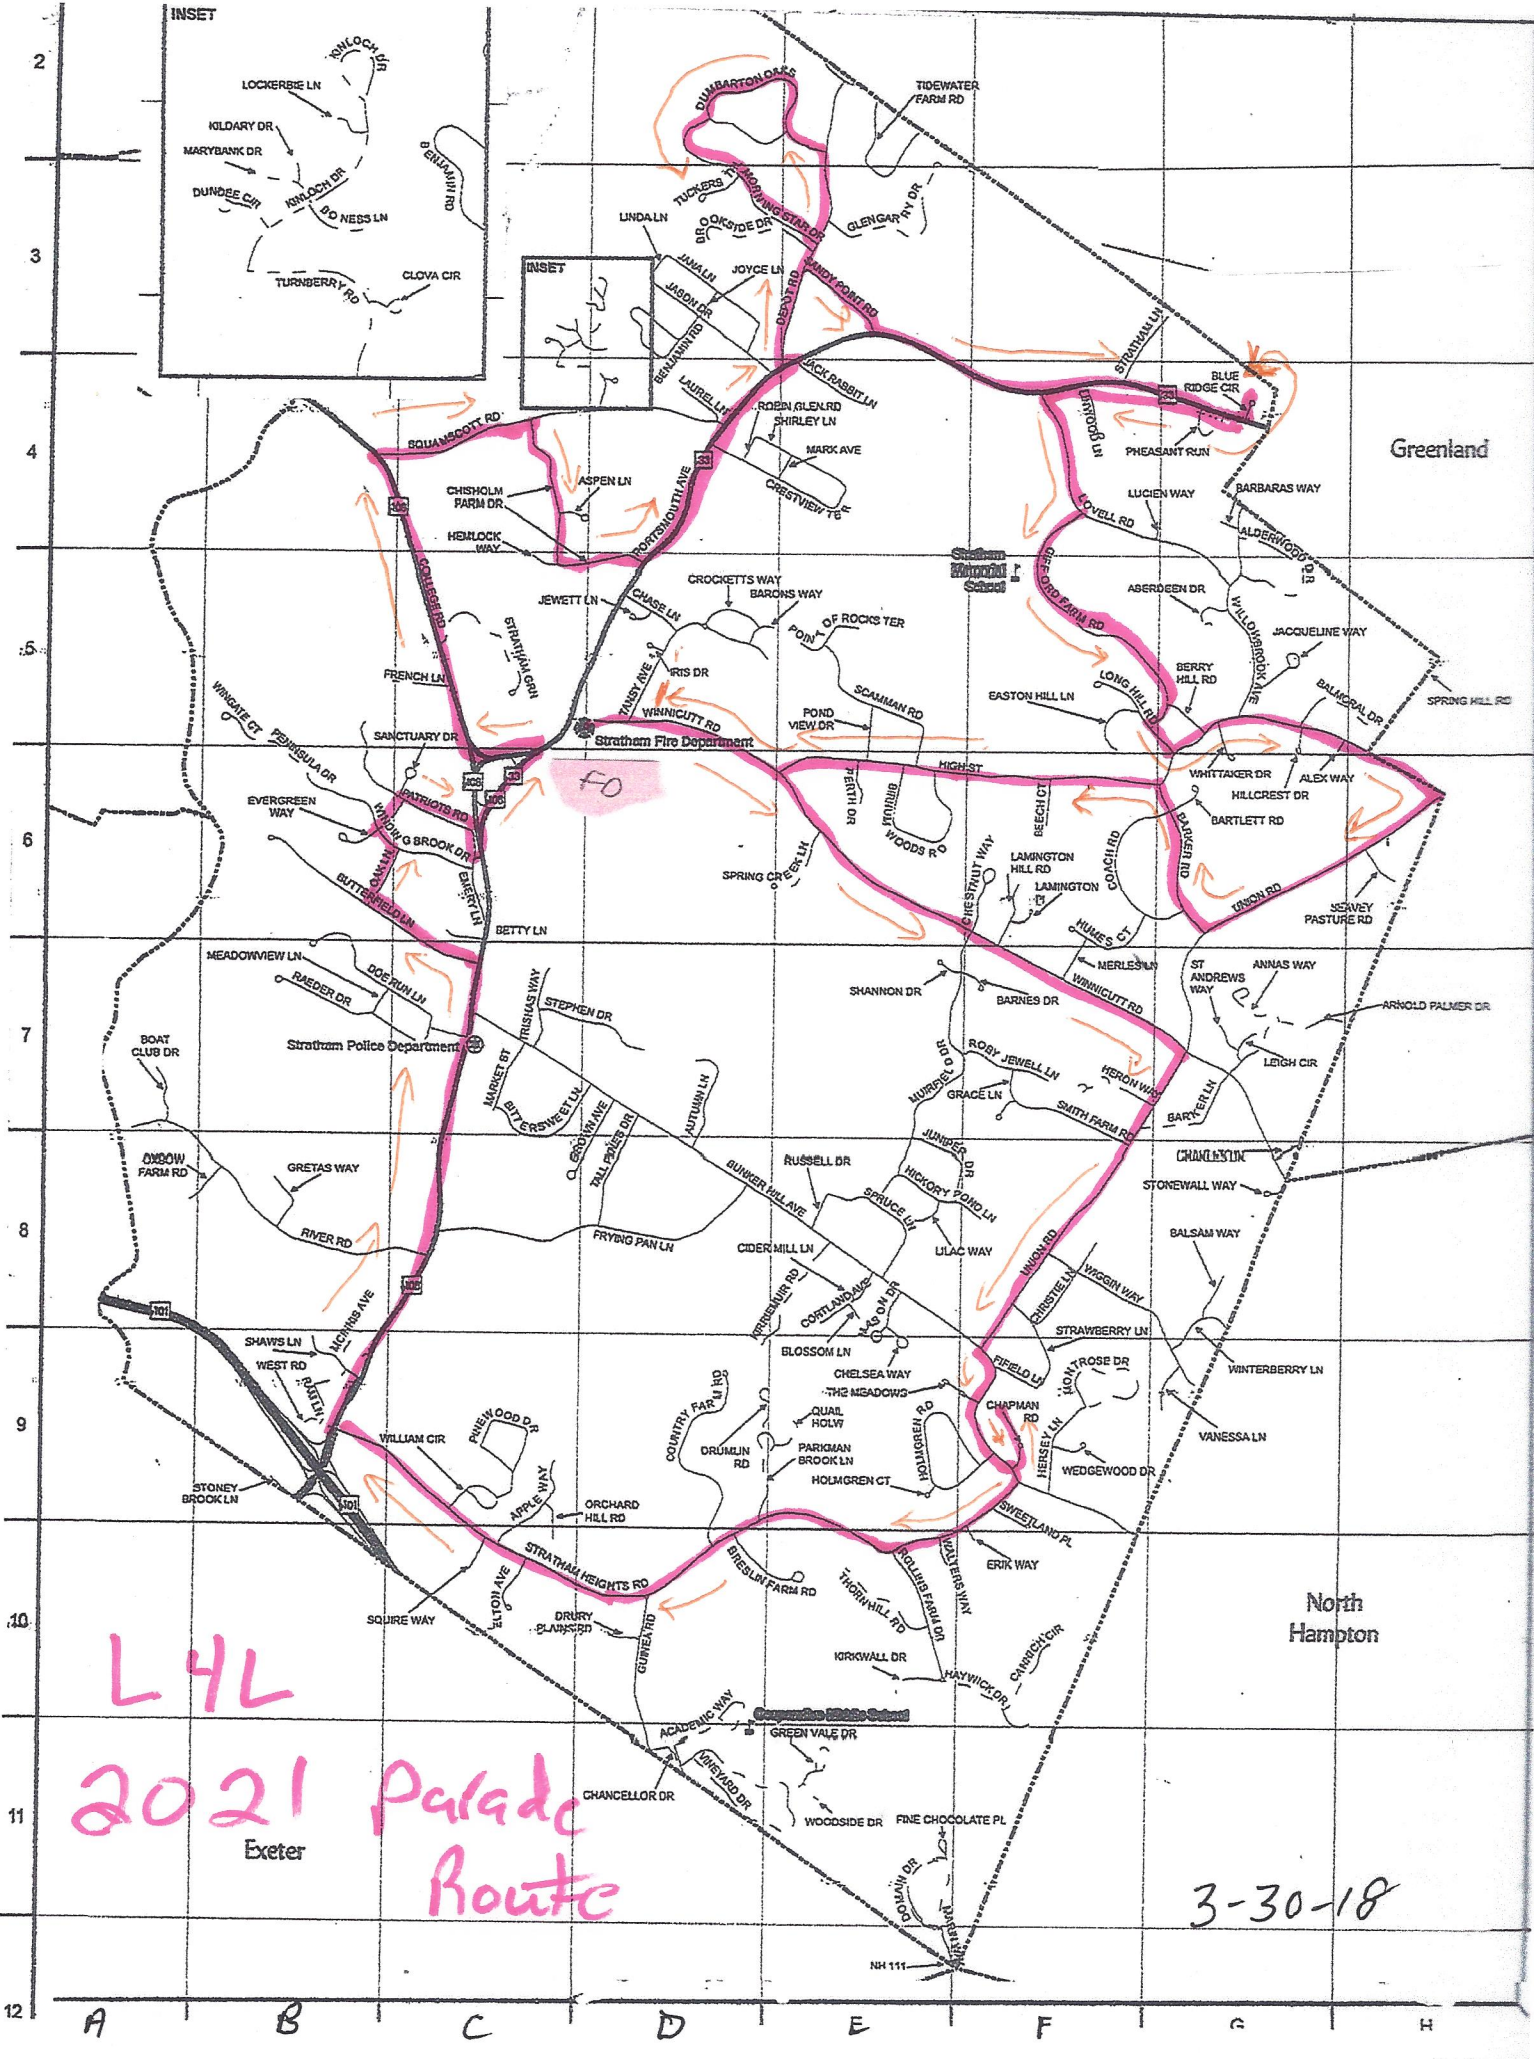

2021 Holiday Parade Route
Saturday, December 18, 5:00 pm

- Begin at Stratham Fire Station
- Right out of Fire Station up Winnicut Rd.
- Right onto Union Rd.
- Left onto Bunker Hill Ave.
- Left onto Chapman
- Left onto Bunker Hill Ave.
- Right onto Stratham Heights Rd.
- Right onto Rt. 33/Portsmouth Ave.
- Left onto Butterfield Lane
- Right onto Oak Lane
- Left onto Winding Brook Drive
- Right onto Evergreen Way
- Right onto Patriots Rd.
- Left onto Emery Lane
- Left onto Rt. 33/Portsmouth Ave.
- Left onto Traffic Circle onto College Rd.
- Right onto Squampscott Rd
- Right onto Chisholm Farm Drive.
- Left onto Rt. 33/Portsmouth Ave.
- Left onto Depot Rd.
- Left onto Dumbarton Oaks
- Right onto Morning Star Dr.
- Right onto Depot Rd.
- Left onto Sandy Pt. Rd.
- Left onto Blueridge Circle
- Right onto Rt. 33/Portsmouth Ave.
- Left onto Lovell Rd.
- Right onto Gifford Farm Rd.
- Left on Long Hill Rd.
- Left onto High Street
- Right onto Union Rd.
- Right onto Barker Rd.
- Left on High St.
- Right on Winnicut Rd. back to Fire Station

L4L
 2021 Parade
 Route
 Exeter

3-30-18

Greenland

North
 Hampton

NH 111