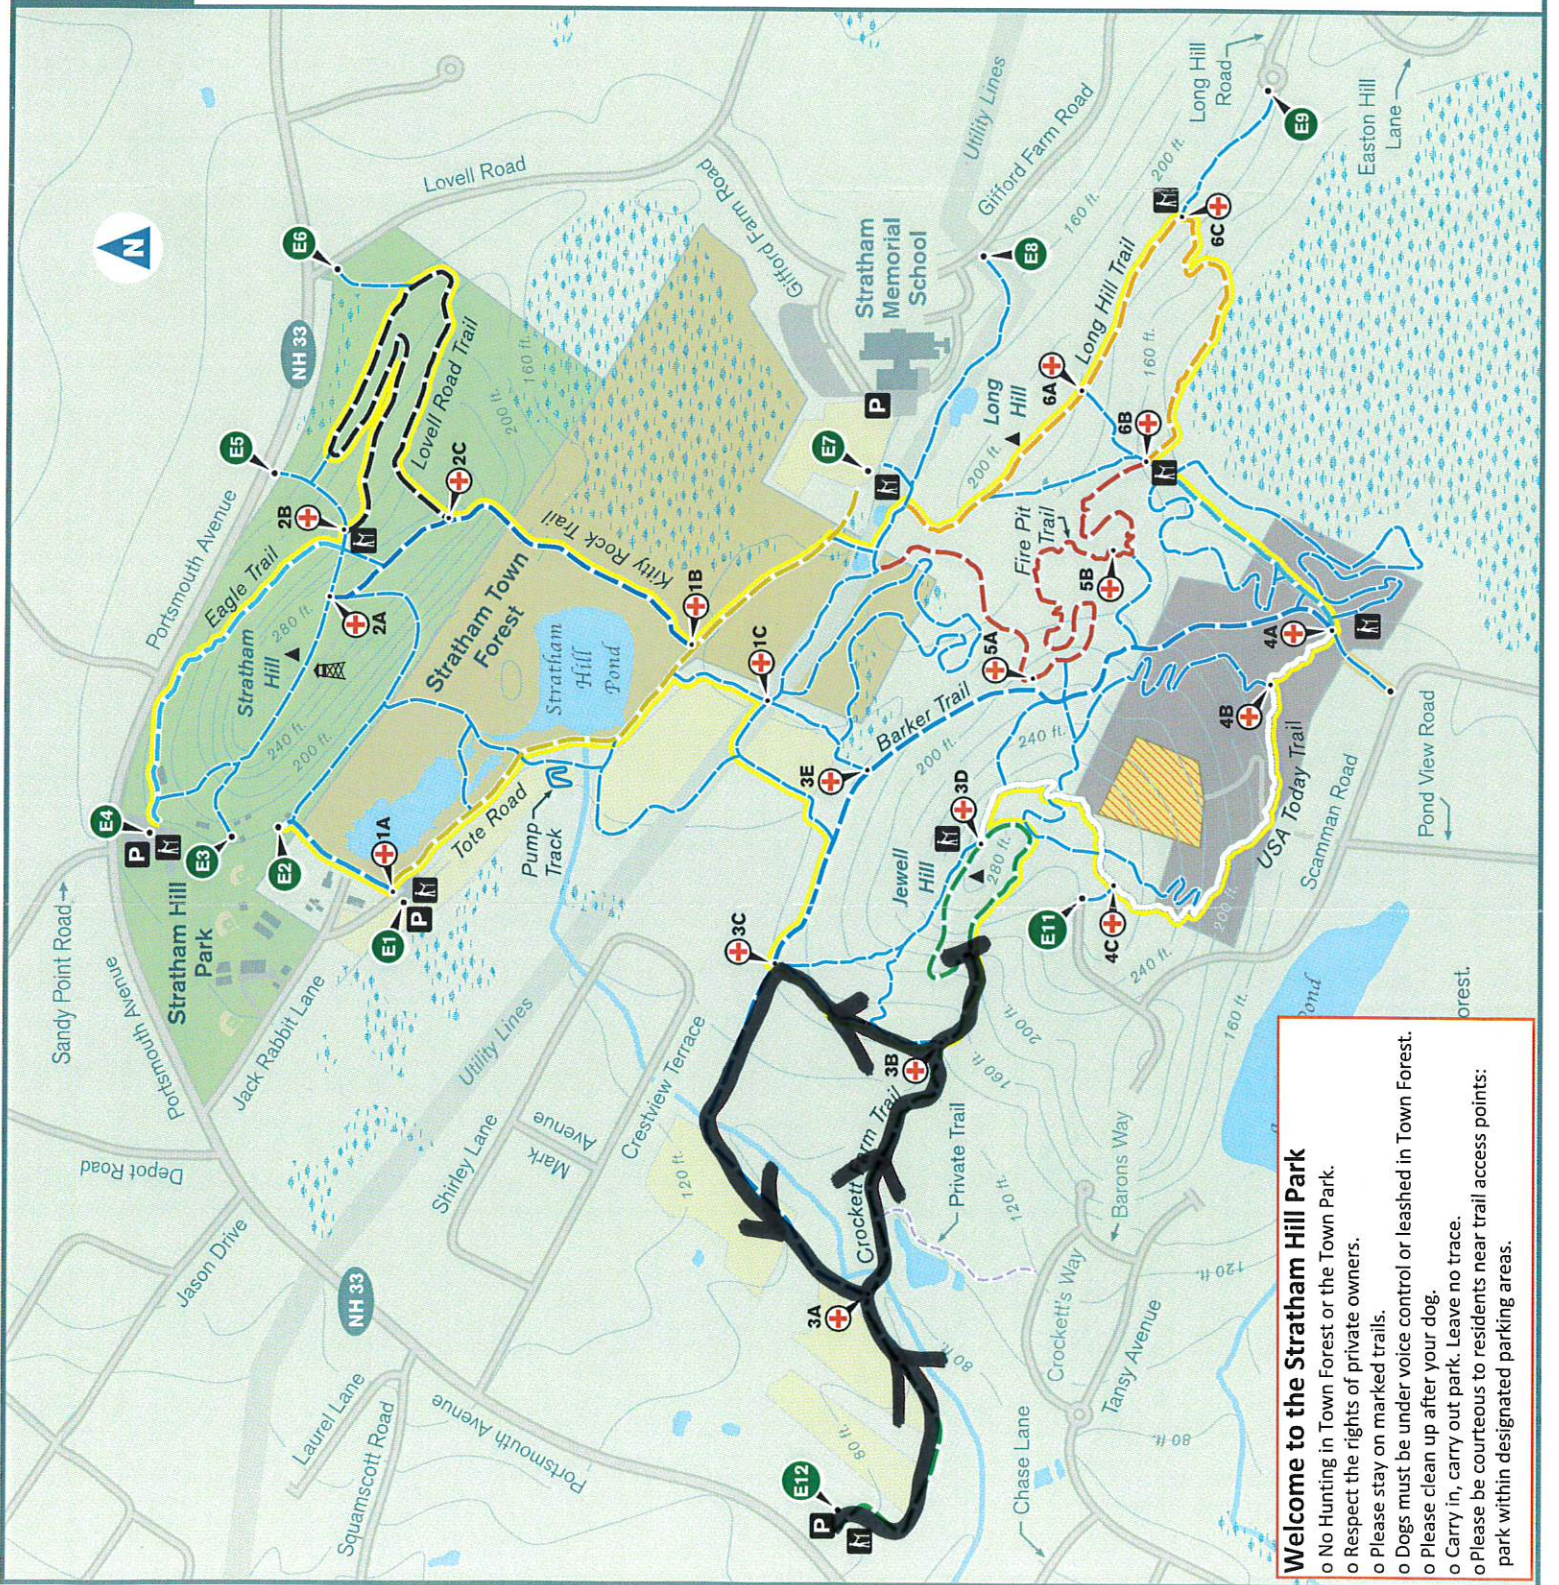

Stratham Trails

Stratham Hill, Town Forest, and Surrounding Areas

	Stratham Hill Park
	Stratham Town Forest
	Trail Entrance
	Rescue Point
	Parking Area
	Kiosk Location
	Fire Tower
	Hill top
	Perimeter Trail (4.6 mi.)
	Roads
	Contour Elevation
	Easement Property (dogs must be on leash)
	Private Property
	Open Field
	Wetlands
	Pond/River

May 2016
 Map: www.mirtoart.com
 Source: Town of Stratham, NH

Welcome to the Stratham Hill Park

- o No Hunting in Town Forest or the Town Park.
- o Respect the rights of private owners.
- o Dogs must be under voice control or leashed in Town Forest.
- o Please stay on marked trails.
- o Please clean up after your dog.
- o Carry in, carry out park. Leave no trace.
- o Please be courteous to residents near trail access points: park within designated parking areas.